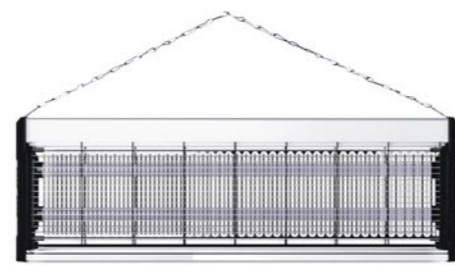

WD-261/262

CTN: 70x42x55cm
Packing: 12 PCS/CTN
GW: 17KG
Plug type: Type-C

WD-212

CTN: 58.5x47.5x39.5cm
Packing: 40 PCS/CTN
GW: 16KG
Plug type: Micro USB

WD-215

Lithium Battery: 1500mAh
CTN: 59.5x50x34.5cm
Packing: 60 PCS/CTN
GW: 15.5KG
Plug type: Micro USB